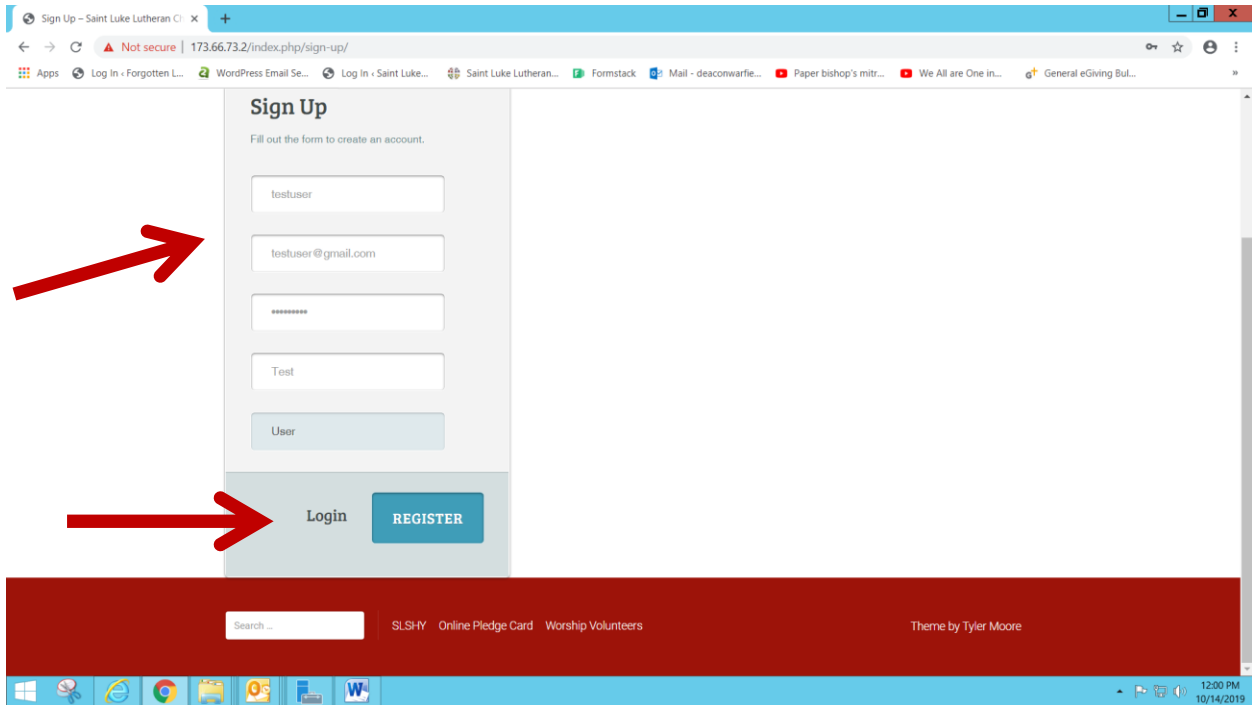

Saint Luke Lutheran Church

Worship Volunteer Website User Guide

The Saint Luke Worship Volunteer Website will organize and keep track of all lay positions needed for each Sunday worship service. This includes greeters, ushers, Order of Saint John (crucifer, torch bearers, banner bearers) and other worship positions as needed. This website will automatically send out reminder emails to participants who have signed up as a worship volunteer 4 days prior to the worship event.

Step 1: Navigate to the Saint Luke website at www.saintluke.us . Then click on Get Involved -> Worship Volunteers

Step 2: Click on the Login button

Step 3: New users will need to click on the Sign up link

Step 4: Enter your information in the Sign Up fields and click the Register button

Step 5: Once you are registered, Click on the Login button, Enter your user information and then click on Sign In. For first time users this step will need to be repeated.