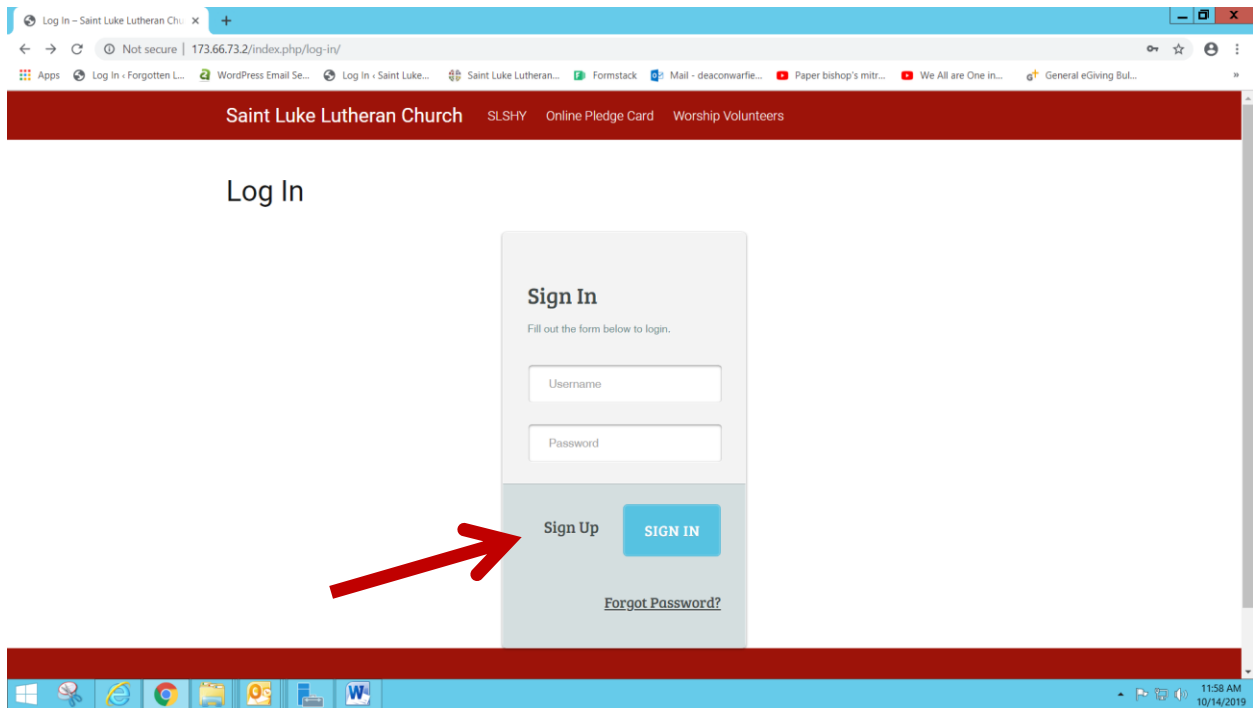

Saint Luke Lutheran Church

Worship Volunteer Website User Guide

The Saint Luke Worship Volunteer Website will organize and keep track of all lay positions needed for each Sunday worship service. This includes greeters, ushers, Order of Saint John (crucifer, torch bearers, banner bearers) and other worship positions as needed. This website will automatically send out reminder emails to participants who have signed up as a worship volunteer 4 days prior to the worship event.

In order to take advantage of this system, you must register as a user following the 7 steps below. Note, the first 5 steps are only required the first time you login. Step 6 and 7 will be used for returning users.

Step 1: Navigate to the Saint Luke website at www.saintluke.us . Then click on Get Involved -> Worship Volunteers

Step 2: Click on the Login button

Step 3: New users will need to click on the Sign up link

Step 4: Enter your information in the Sign Up fields and click the Register button

Step 5: Once you are registered, Click on the Login button, Enter your user information and then click on Sign In. For first time users this step will need to be repeated.