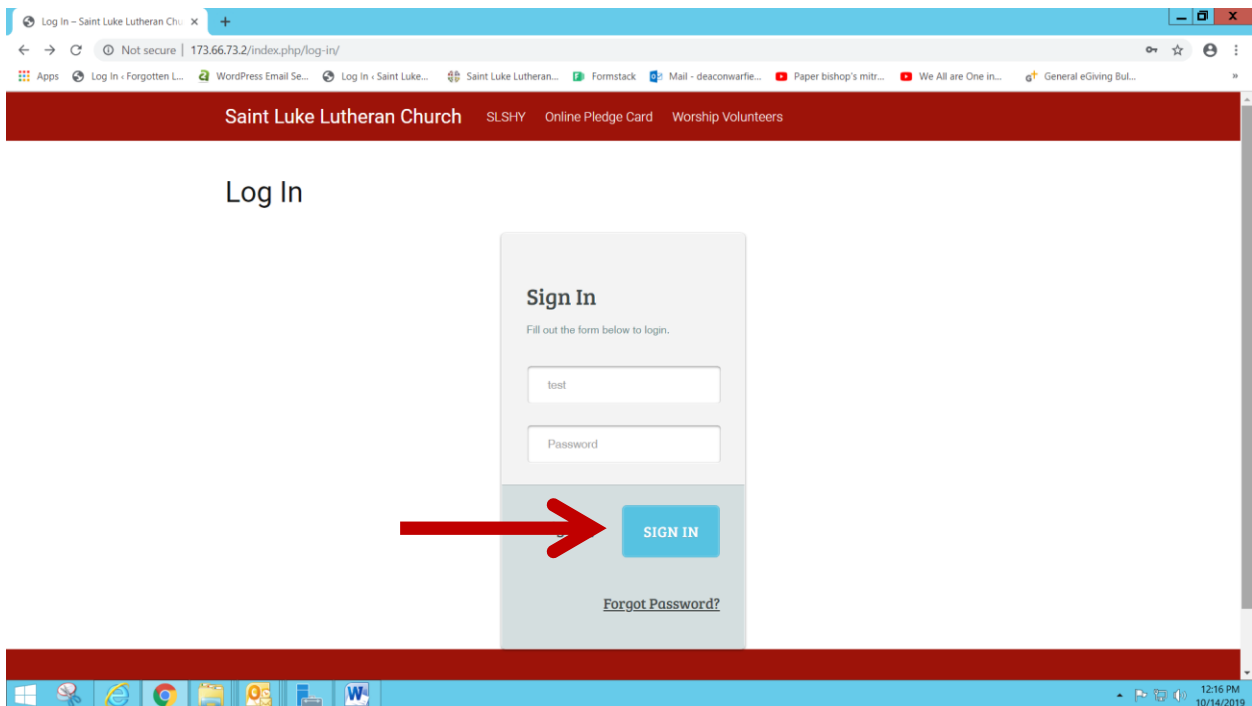

Saint Luke Lutheran Church

Worship Volunteer Website User Guide

The Saint Luke Worship Volunteer Website will organize and keep track of all lay positions needed for each Sunday worship service. This includes greeters, ushers, Order of Saint John (crucifer, torch bearers, banner bearers) and other worship positions as needed. This website will automatically send out reminder emails to participants who have signed up as a worship volunteer 4 days prior to the worship event.

Step 1: Navigate to the Saint Luke website at www.saintluke.us . Then click on Get Involved -> Worship Volunteers

Step 2: Click on the Login button

Step 3: New users will need to click on the Sign up link

Step 4: Enter your information in the Sign Up fields and click the Register button

Step 5: Once you are registered, Click on the Login button, Enter your user information and then click on Sign In. For first time users this step will need to be repeated.

Step 6: Once you are registered, Click on the Login button, Enter your user information and then click on Sign In. For first time users you will need to repeat the login process.

Step 7: Once the system has logged you in, you are able to select Greeters or Ushers and proceed to signup for the volunteer event