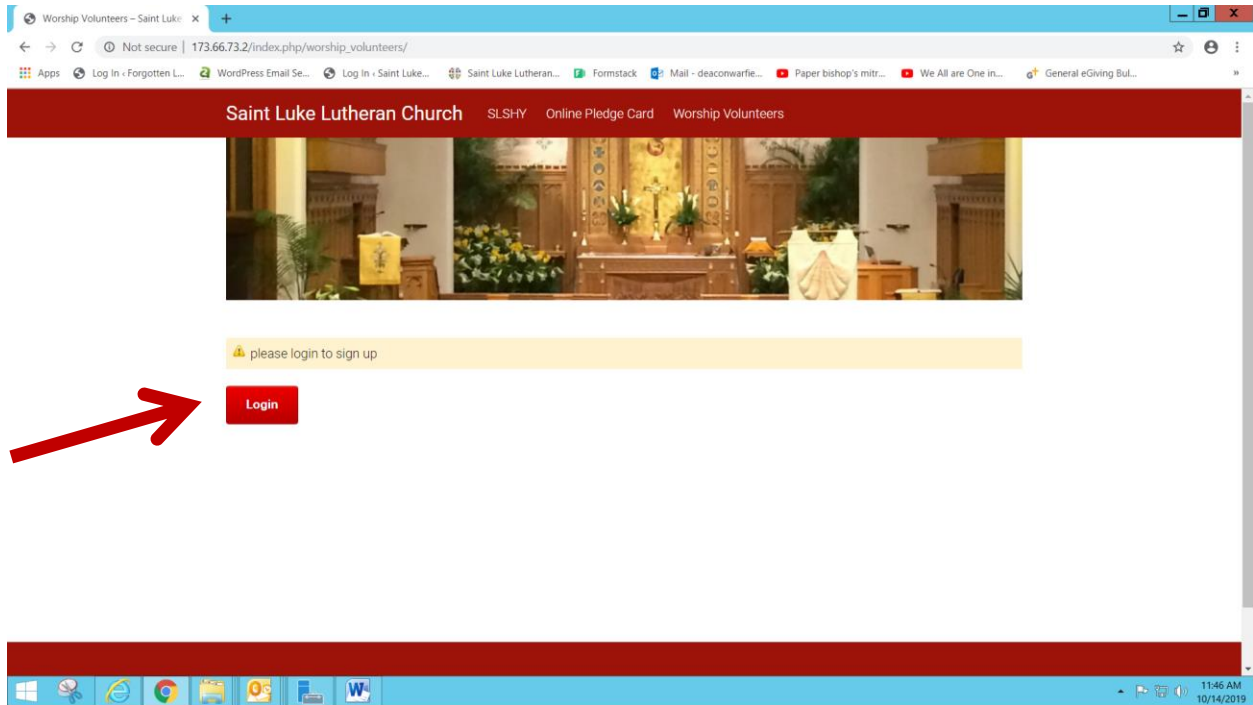

Saint Luke Lutheran Church

Worship Volunteer Website User Guide

The Saint Luke Worship Volunteer Website will organize and keep track of all lay positions needed for each Sunday worship service. This includes greeters, ushers, Order of Saint John (crucifer, torch bearers, banner bearers) and other worship positions as needed. This website will automatically send out reminder emails to participants who have signed up as a worship volunteer 4 days prior to the worship event.

Step 1: Navigate to the Saint Luke website at www.saintluke.us . Then click on Get Involved -> Worship Volunteers

Step 2: Click on the Login button

Step 3: New users will need to click on the Sign up link